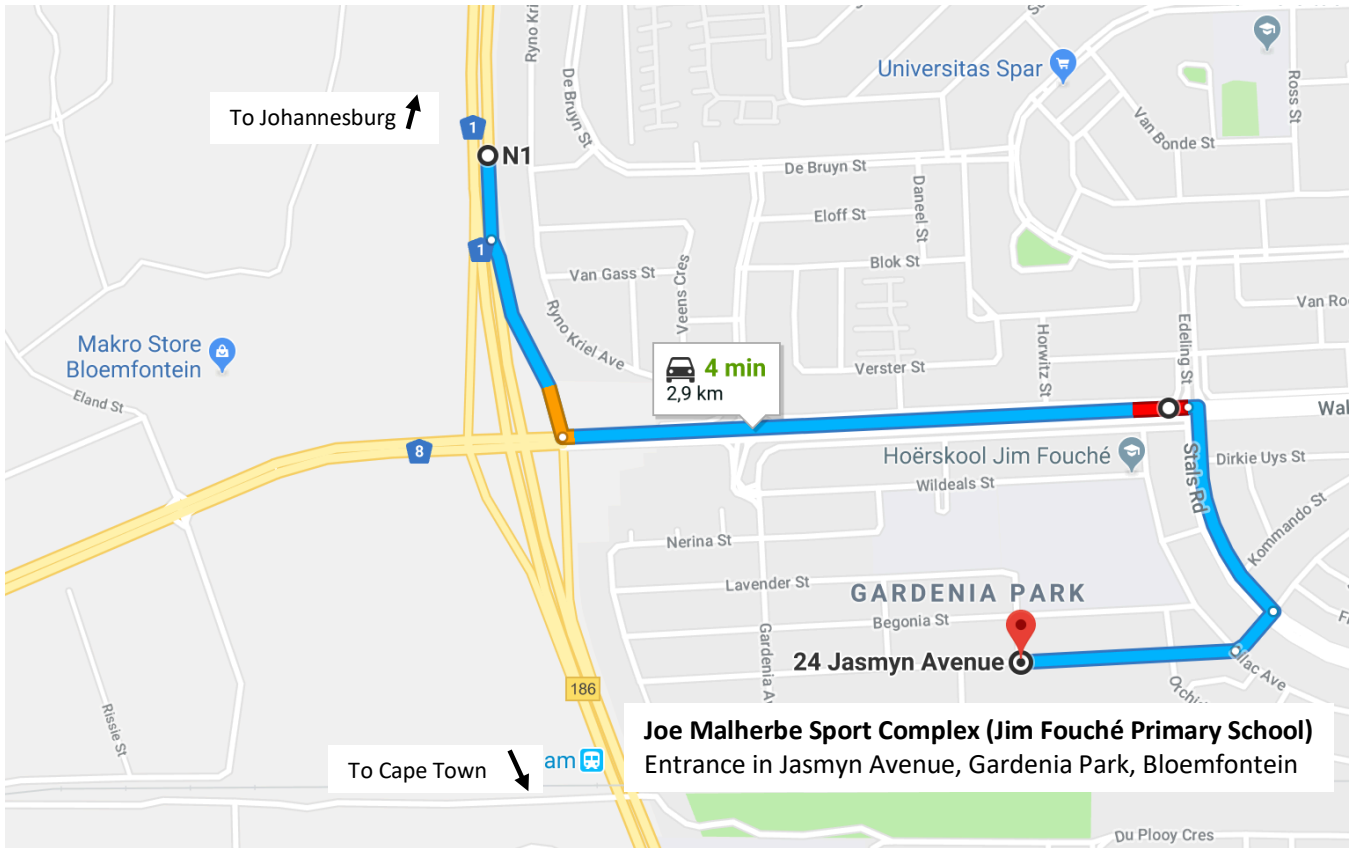

Central South African Cluster Weekend Shows

31 August – 2 September 2018
Bloemfontein

Map and Directions (From N1 to Show Venue)

N1

Bloemfontein NU, Bloemfontein, 9301

- ↑ 1. Head south on N1/N8 toward Exit 186 170 m
- ↘ 2. Take exit 186 for N8/M19 toward 186/Bloemfontein/Haldon Rd/Kimberley 450 m
- ← 3. Turn left onto Walter Sisulu Rd 1.3 km
- ↘ 4. Turn right onto Stals Rd 500 m
- ↘ 5. Turn right onto Ellenberger St 110 m
- ↑ 6. Continue onto Jasmyn Ave 450 m

24 Jasmyn Ave

Gardenia Park, Bloemfontein, 9301